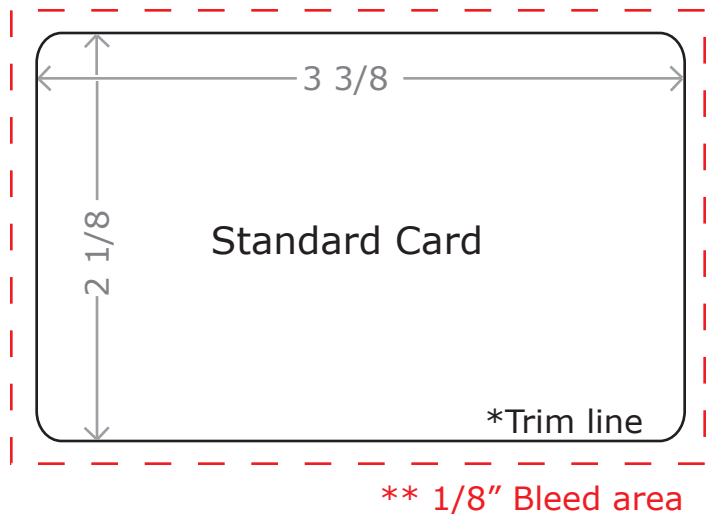

Artwork Template

Finished dimension - 2 1/8" x 3 3/8"

* Trim line - Please make sure all text is at least 1/8" away from the trim line

** Bleed area - If you want your image to extend to the edge of the card, a 1/8" bleed should be used

General Guideline

1. Color Mode - All color artwork and/or images must be provided in CMYK (cyan, magenta, yellow, black) color mode unless a spot color is specified, RGB files must be converted to CMYK.
2. Bleeds - Please add 1/8" bleed on your cards where printing runs off the edge.
3. Fonts - Please convert all text to Paths / Curves / Outlines.
4. Resolution - All file formats must have a minimum of 300 dpi (dot per inch) resolution.